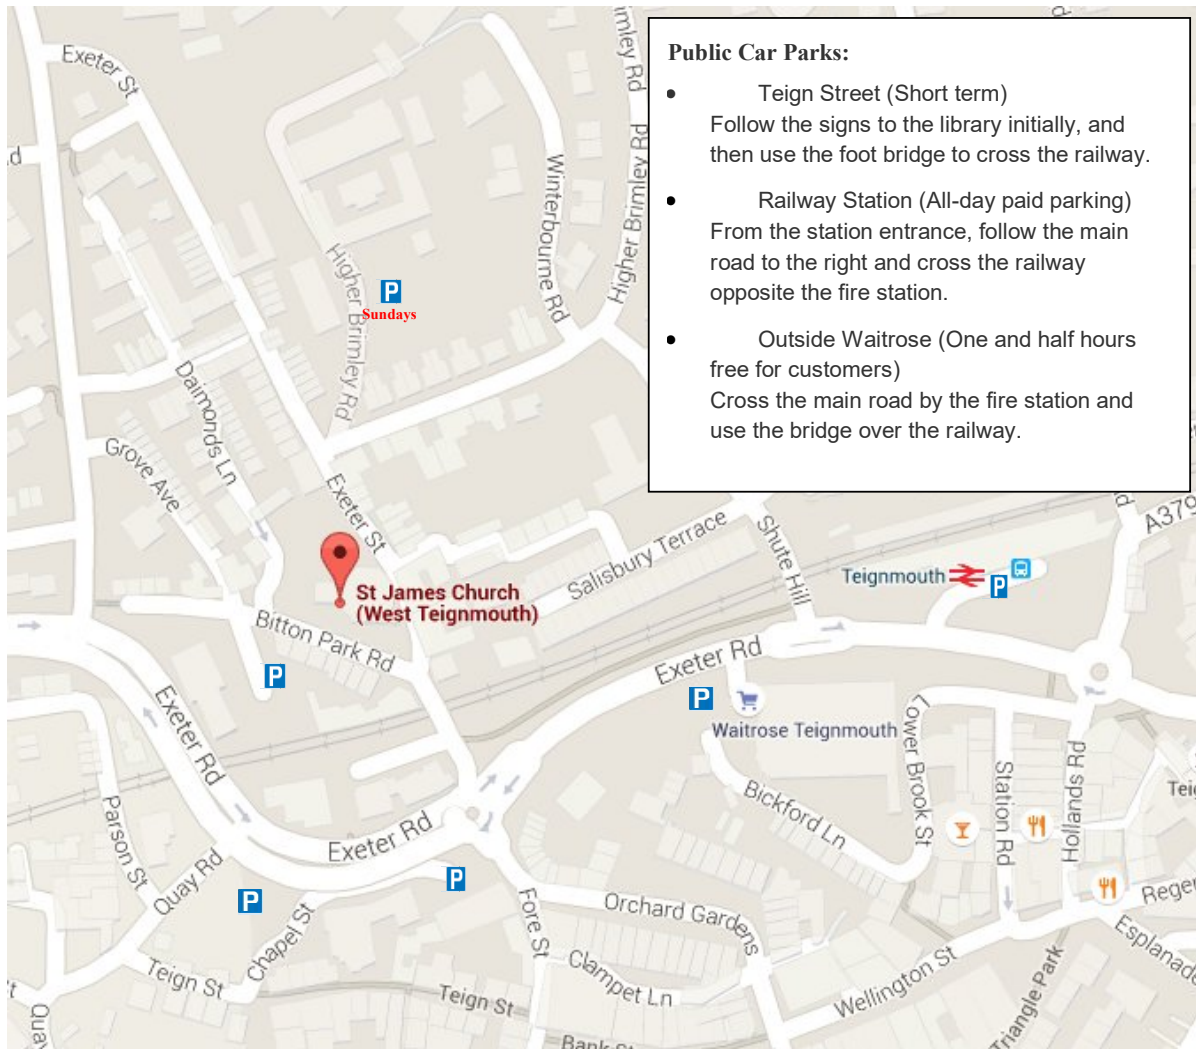

Parking @ St James'

Free parking is available on Sunday mornings in the car park of Teignmouth Community School (Access at the junction of Exeter Street and Higher Brimley Road - go through both gates to the higher level).

We are grateful to the school for this facility.

On-street parking in the immediate vicinity of the church is available but very limited.